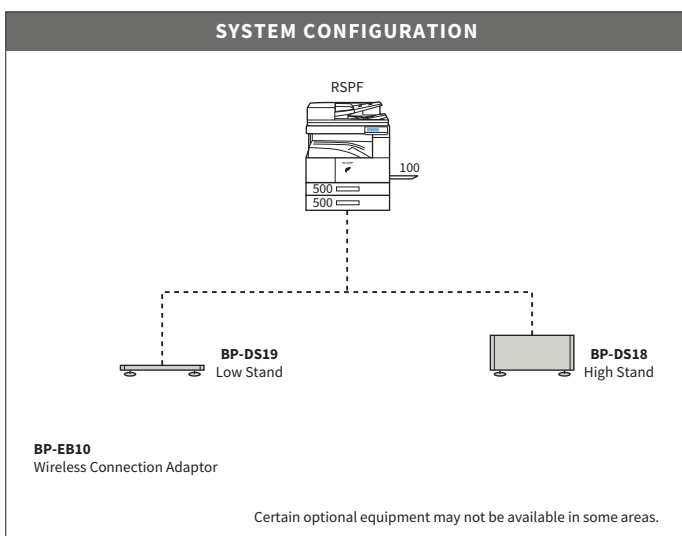

- *1: Long-edge feeding.
- *2: Short-edge feeding only.
- *3: In a standard measurement environment. May vary depending on operating conditions and environment.
- *4: Long-edge feeding of A4 (8 1/2" x 11") sheets from 1st paper tray. May vary depending on operating conditions and environment.
- *5: Scan speed will vary depending on the type of document and the scan settings. Based on Sharp's A4 standard chart, using document feeder, long-edge feeding, one-sided scanning, and factory default settings.
- *6: Colour/greyscale only.
- *7: Requires Network Scanner Tool Lite.
- *8: Print speed will decrease at 1,200 x 1,200 dpi.
- *9: Requires optional BP-EB10. Availability of this option varies by country/region.

- Design and specifications are subject to change without prior notice.
- Wi-Fi Direct is a registered trademark of Wi-Fi Alliance®. Wi-Fi Protected Setup is a trademark of Wi-Fi Alliance®. AirPrint and Mac are trademarks of Apple Inc., registered in the US and other countries. PostScript is either a registered trademark or trademark of Adobe in the US and/or other countries. Windows and Windows Server are trademarks of the Microsoft group of companies. All other brand names and product names may be trademarks or registered trademarks of their respective owners.

Shown with optional equipment.

Distributed by: