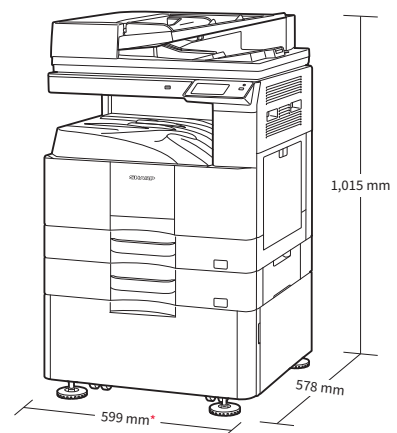

- *1: Long-edge feeding.
- *2: Short-edge feeding only.
- *3: In a standard measurement environment. May vary depending on operating conditions and environment.
- *4: Long-edge feeding of A4 (8 1/2" x 11") sheets from 1st paper tray. May vary depending on operating conditions and environment.
- *5: Scan speed will vary depending on the type of document and the scan settings. Based on Sharp's A4 standard chart, using document feeder, long-edge feeding, one-sided scanning, and factory default settings.
- *6: Colour/greyscale only.
- *7: Requires Network Scanner Tool Lite.
- *8: Print speed will decrease at 1,200 x 1,200 dpi.
- *9: Requires optional BP-EB10. Availability of this option varies by country/region.

- Design and specifications are subject to change without prior notice.
- Wi-Fi Direct is a registered trademark of Wi-Fi Alliance®. Wi-Fi Protected Setup is a trademark of Wi-Fi Alliance®. AirPrint and Mac are trademarks of Apple Inc., registered in the US and other countries. PostScript is either a registered trademark or trademark of Adobe in the US and/or other countries. Windows and Windows Server are trademarks of the Microsoft group of companies. All other brand names and product names may be trademarks or registered trademarks of their respective owners.

Shown with optional equipment.

Distributed by: